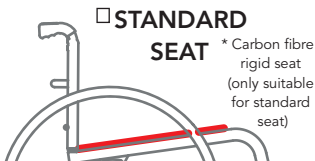

STANDARD SEAT 22

* Carbon fibre rigid seat (only suitable for standard seat)