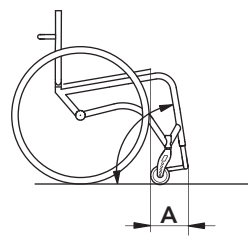

**Distance between the hub centre and back-rest**                      ⑥

- 9 cm (standard)                       7 cm  
 0 cm (biamputated)                       11 cm  
 3 cm     13 cm  
 5 cm

**Back-rest tilt**                      ⑦

- 89°  
 91° (standard)  
 93°

**Front angle**                      ⑧

- 83° (standard) (A = 16 cm)  
 75° (A = 21 cm)

**Rear wheel camber**                      ⑨

- 1°     2°  
 3°     4°

**Side guards**                      ⑩