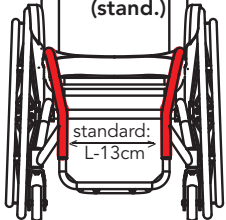

"Y" SHAPED FRONT FRAME (stand.)

standard:
L-13cm