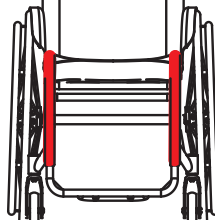

STRAIGHT FRONT FRAME

(Standard front frame for seat width of 34cm)

- ☐ Custom front opening .....cm

7,0 kg configuration (FIXED) 7,4 kg configuration (ADJ.)

- Wheelchair 38x40x31 cm
- Nylon upholstery
- Frame colour: Shiny titanium
- Open foot-rest
- No pushing handles
- Aluminium side guards with carbon fibre wing
- Scissor brakes
- Ultralight wheels
- Pneum. high press. smooth tyres
- Ultralight handrims
- 80 mm front castors
- No pockets
- Max load: 100 kg