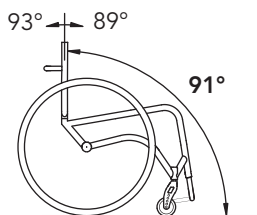

**Single tubular titanium foot-plate**                      ④

- Open                       Carbon fibre closed  
 Tilt adjustable Carbon fibre closed

**Pushing handles**                      ⑤

- Without pushing handles                       Fixed pushing handles  
 Height adjustable pushing handles                       Foldable pushing handles

**Distance between the hub centre and back-rest**                      ⑥

- 9 cm (standard)                       7 cm  
 0 cm (biamputated)                       11 cm  
 3 cm     13 cm  
 5 cm

**Back-rest tilt**                      ⑦