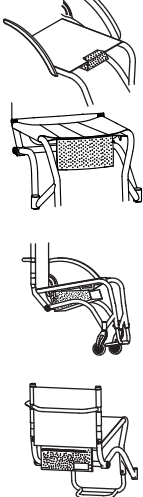

☐ Order N° _____ ☐ Quotation
Date _____ Signature _____
Customer Ref. _____
Funding: _____
Quote To: _____
2020, January

QUASAR

Dealer

Rear wheels 14

- ☐ 24" Ultralight (24 spokes)
- ☐ 24" Light (24 spokes)
- ☐ 24" Star 6x3 (18 spokes, silver or black)
- ☐ 24" (36 spokes)
- ☐ 24" Mountain-bike with Citybike tyre
- ☐ 24" Mountain-bike with Offroad tyre
- ☐ 24" Spinergy
  spokes colour.....(black stand.)
- ☐ 25" Spinergy
  spokes colour.....(black stand.)
- ☐ 25" Light (24 spokes) black

Tyres

- ☐ Pneum. Marathon Plus
- ☐ Pneum. high pressure Smooth
- ☐ Pneum. high pressure Plugged 24"
- ☐ Pn.Schwalbe Right Run 24"
- ☐ Solid 24" not available for Ultralight wheels

Pushrims 15

- ☐ Aluminium silver
- ☐ Aluminium dark
- ☐ Chromium-plated steel 24"
- ☐ Rubber coated
- ☐ Titanium
- ☐ CarboLife CURVE L 24" *
- ☐ CL Curve L TetraGrip 24" *
- ☐ CL Quadro rubber ctd 24" *
- ☐ CarboLife GEKKO 24" *
- ☐ Silicon covers 24"

* not suitable for Star 6x3 and Mountainbike wheels

Spokes guards 16

1. ☐ Transparent 24"
   - ☐ Black 24"
   - ☐ Alphabet 24"
   - ☐ Fantasy
     code pattern .....
2. (see catalogue of spokeguards)

Lined cushion in foam polyurethan 18

- ☐ 3 cm high
- ☐ 5 cm high

Front castors 17

- ☐ 80 (3") solid
- ☐ 80 (3") solid with lights
- ☐ 100 (4"x1.1/4) solid with plastic rim
- ☐ 100 (4"x1) solid with lights
- ☐ 100 (4"x1.1/4) solid with alum. rim
- ☐ 125 (5"x1.1/4) solid with plastic rim
- ☐ 125 (5"x1.1/4) solid with alum. rim
- ☐ 125 (5"x1) solid with lights
- ☐ 150 (6") pneumatic
- ☐ 150 (6") solid

Pockets 19

- ☐ Small under the fix seat or
- ☐ Small hanging from the seat
- ☐ Big under the seat
- ☐ On the back-rest

Anodized set 20

(Rear wheel rims & hubs if LIGHT 24", sideguard supports, forks and fittings)

- ☐ Black
- ☐ Silver
- ☐ Light blue
- ☐ Red
- ☐ Orange
- ☐ Cyclamen light purple

(only 24" Light wheels)

Backrest bar 21

- ☐ Standard:
  P(bar) 7,5cm;
  H(bar) 19cm;
  dia 19mm.
- ☐ Custom:
  P.....cm;
  H.....cm;
  dia.....mm.

Options

- 23 ☐ "M+F" velcro strips (hook and loop) on seat
- 24 ☐ "M" velcro strips (hook) on seat
- 25 ☐ "F" velcro strips (loop) on seat
- 26 ☐ Padded rigid seat h 5
- 27 ☐ Chest harness
- 28 ☐ Chest belt
- 29 ☐ Abductor belt
- 30 ☐ Catheter holder pocket
- 31 ☐ Rx ☐ Lx Crutch holder
- 32 ☐ Pump for pneumatics
- 33 ☐ Suitcase holder
- 34 ☐ 45° pelvic belt
- 35 ☐ 45° padded pelvic belt
- 36 ☐ Black backpack
- 37 ☐ Umbrella holder
- 38 ☐ Front protective covers