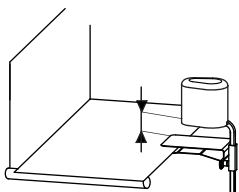

Rear wheel camber (18)

- 1°
- 3°
- 5°

Head-rest (19)

Padded

- Fixed
- Height adjustable

Moulded

- Fixed
- Height adjustable

Orbital

- Moulded
- Anatomic

Pls specify "h" & "d" where requested
 Standard: h = 20 cm d = 15 cm
 h = cm d = cm

Abductor (20)

- 1
 - 3
 - 5
 - 7 cm
 - cm
- Pls choose or specify height from seat

Lateral supports (21)