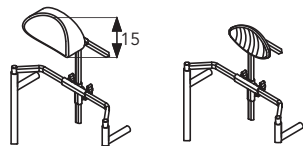

Rear wheel camber (18)

- 1°
- 3°
- 5°

Head-rest (19)

Padded

- Fixed
- Height adjustable

Moulded

- Fixed
- Height adjustable

Orbital

- Moulded
- Anatomic

Pls specify "h" & "d" where requested
 Standard: h = 20 cm d = 15 cm
 h = cm d = cm

Abductor (20)

- 1
 - 3
 - 5
 - 7 cm
 - cm
- Pls choose or specify height from seat

Lateral supports (21)