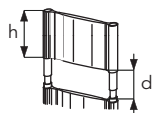

Head-rest (19)

Padded