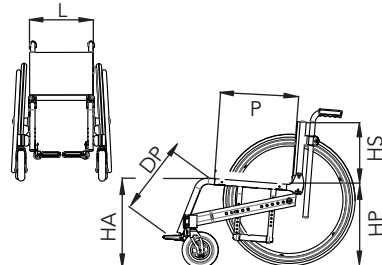

Dealer Name : _____
Dealer Contact : _____
Client Name : _____
Scripting Date: ____ / ____ / ____
Ship To : _____

Dealer

☐ Order N ° _____ ☐ Quotation
Date _____ Signature _____
Customer Ref. _____
Funding: _____
Email Quote To: _____

PAGE 1/2

2020 validity

Key ☐ standard ☐ option

☐ **ARYA** (seat depth adjustable only)

☐ **ARYA PLUS** (seat width & depth adjustable)

L Seat width ☐20 ☐22 ☐24 ☐26
☐24 ☐26 ☐28 ☐30 ☐32
☐28 ☐30 ☐32 ☐34 ☐36

P Seat depth ☐20 ☐22 ☐24 ☐26 ☐28
(adjustable +2, +4, +6 cm ☐30 ☐32 ☐34 ☐36 ☐38
from any chosen measurement)

HS Back-rest height ☐25 ☐27 ☐29 ☐31 ☐33 ☐35 ☐37 ☐39 ☐41

HA Front seat/floor height ☐40 ☐42 ☐44 ☐46 ☐48

HP Rear-seat/floor distance ☐36 ☐38 ☐40 ☐42 ☐44 ☐46

DP Foot-rest/seat distance ..... cm (min. 15 cm, max 35 cm for HA=40 cm)
(min. 15 cm, max 41 cm for HA=46 cm) cm

ARYA

Frame colour ①
☐ Pearl red ☐ Pearl white ☐ Metallic pink
☐ Metallic light blue ☐ Neon orange ☐ Neon green
☐ .....(see "Colours" catalogue)
☐ Two-colour version a) PEARL WHITE sitting frame
b) colour of the adjustment bar: .....(see "Colours" catalogue)

Upholstery ②
☐ Tension adjustable nylon
☐ Tension adj.breath.back
☐ Without back-rest

Upholstery colour ③
(Nylon only)
☐ Black ☐ Light blue
☐ Red ☐ Green
☐ Conflower blue ☐ Orange

Front frame ④
☐ Standard (not suggested for L<32)
☐ Abducted (L+5 cm)

Foot-rest ⑤
☐ Not detachable foot-rest
☐ Detachable foot-rest

☐ **Single aluminium footplate** ⑥
☐ Foot-holding belts

☐ **Separate aluminium footplate** ⑦
Only for L>32 cm (standard front frame)
Only for L>28 cm (abducted front frame)
☐ Foot-holding belts